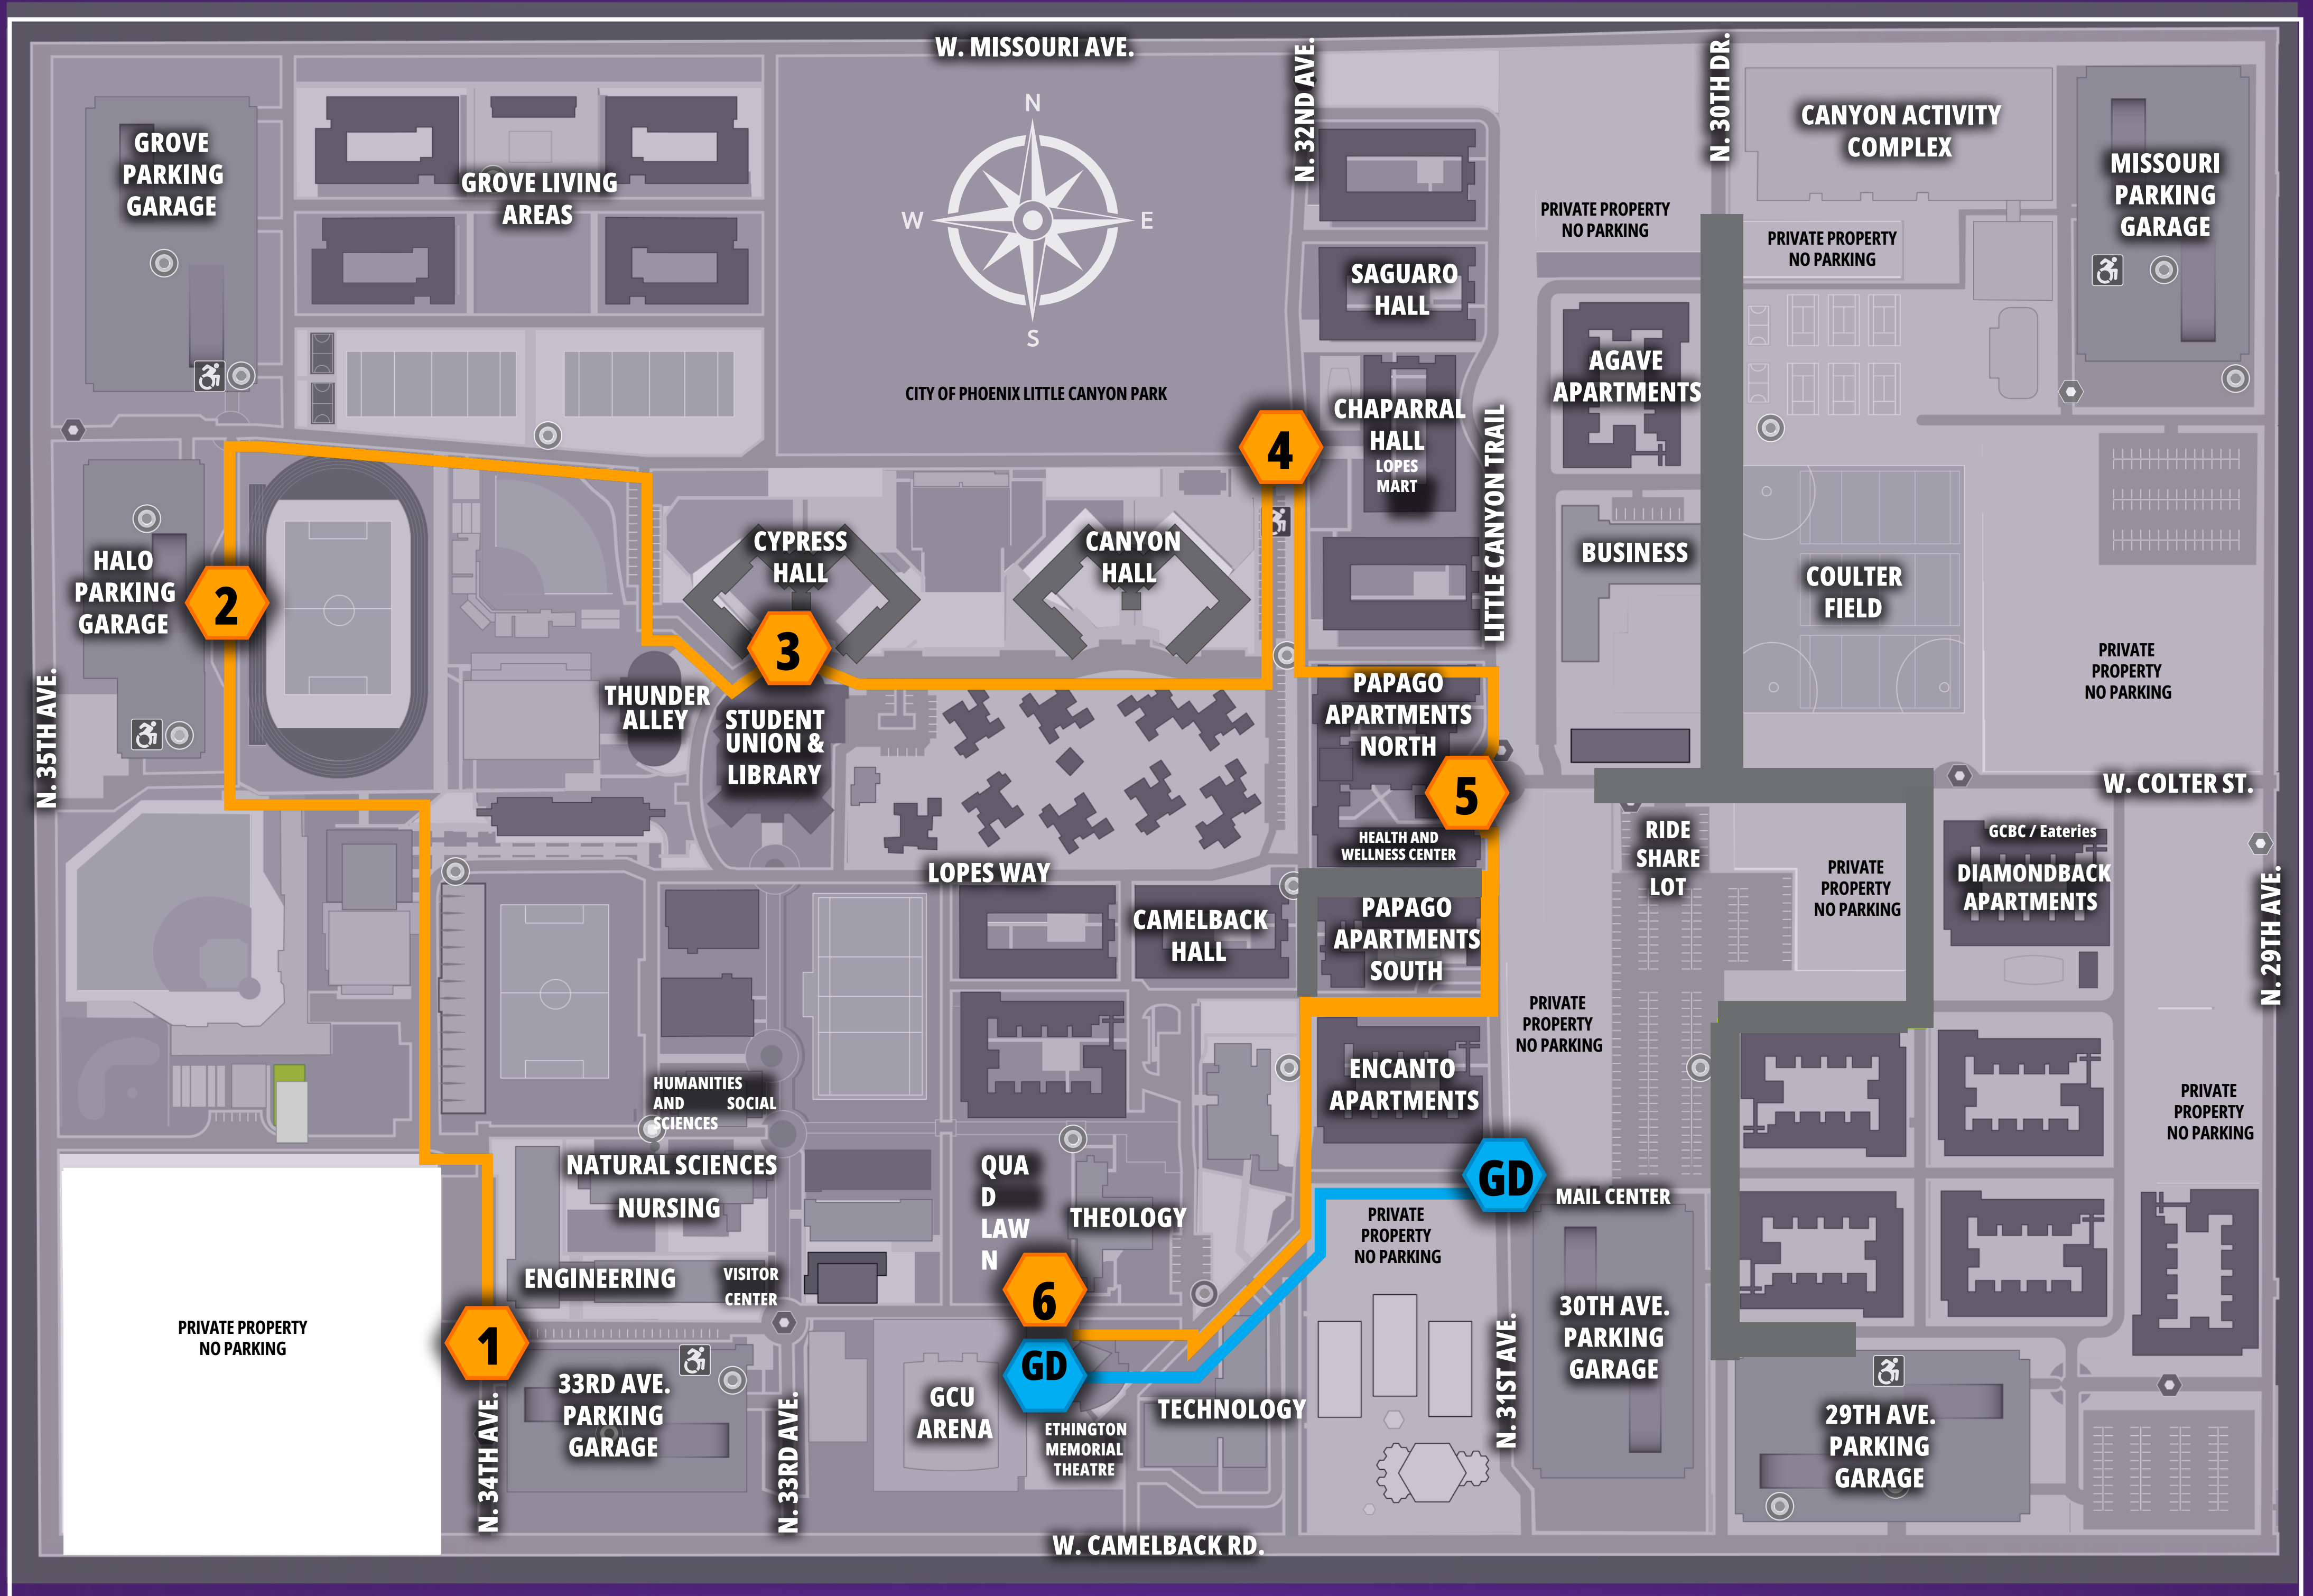

# GCU | SHUTTLE STOP MAP

## WEST SHUTTLE ROUTE

- 1** | Engineering, Visitor Center, Natural Sciences, Nursing, Humanities and Social Sciences, 33rd Ave. Parking Garage
- 2** | Halo Parking Garage, Grove Parking Garage, Grove Living Areas
- 3** | Student Union, Library, Thunder Alley
- 4** | Chaparral Hall, Lopes Mart, Saguaro Hall
- 5** | Colter Circle, Transfer to East Shuttle Route
- 6** | Arena, Technology, Ethington Theatre, Quad Lawn

## GAME DAY SHUTTLE ROUTE

Runs during men's basketball games, graduations and other events taking place in GCU Arena. This shuttle runs from GCU Arena to the campus bridge and the 30th Ave. parking garage. Delays for the east and west routes may occur when the Game Day route is in effect.